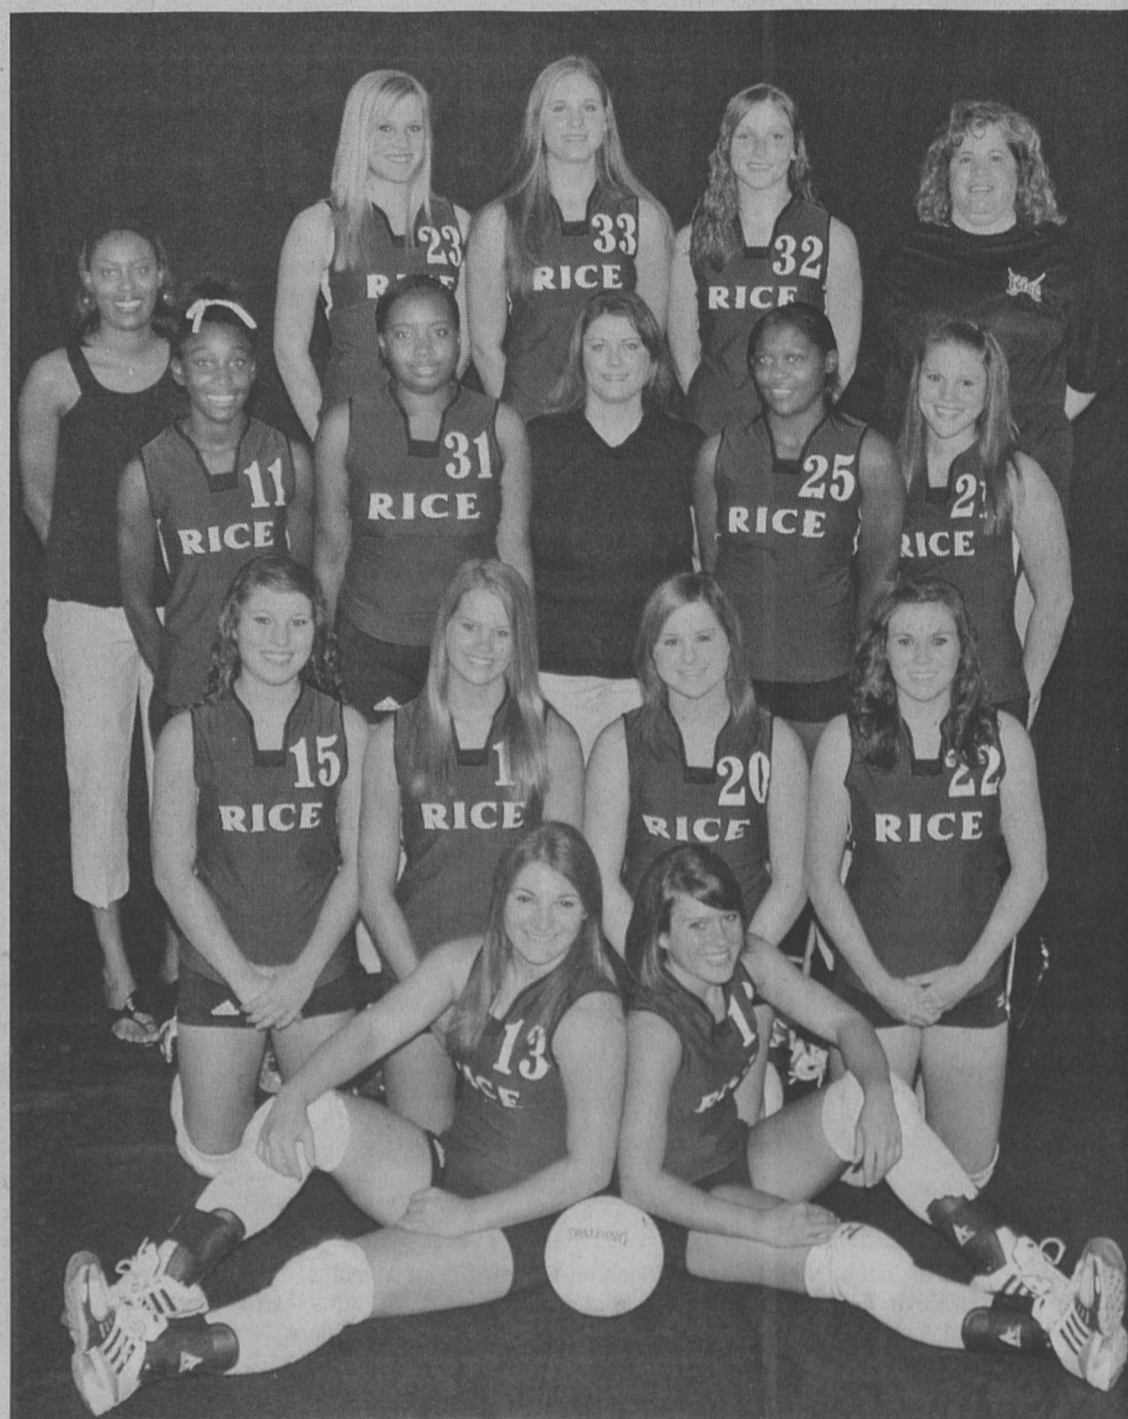

Rice Rice Rice Rice Rice Rice Rice Rice Rice

2008 Varsity Volleyball

2008 Varsity Cheerleaders

Back row, left to right: Lauren Shimek, Amber Huvar, Jessica Hill (no longer on the team), Coach Carla Elliott. Middle row, left to right: Coach Freda Evans, Jaquita Woods, Sabrina Spates, Head Coach Desiree Nitsch, Brittnee Stevenson, Rachel Korenek. Kneeling, left to right: Chelsea Korenek, Tori Rathburn, Kristyna Lobpries, Cynthia Quinney. Sitting, left to right: Brooke Popp and Kaydi Gold.

Top, left to right: Jordan Mahalitic, Courtney Ross, MaChelsea Thomas, Falin Braden. Middle, left to right: Kristyna Lobpries, Mascot Dillan Sanford, Katie Moss. Bottom, left to right: Kaydi Gold, Co-Captain Kari Beth Mahalitic, Captain Tori Rathburn, Elda Vasquez.

Rice Rice Rice Rice Rice Rice Rice Rice Rice

**WE GOT SPIRIT!
GO RAIDERS!**

Liquor Barn
300 Boothe Drive • Eagle Lake
979-234-5661
Open Monday-Saturday 10 a.m. to 9 p.m.

**Rice Raiders
Are #1**

**Eagle Lake
Insurance Associates**
101 S. Lake • 234-2508
Columbus 979-732-9585